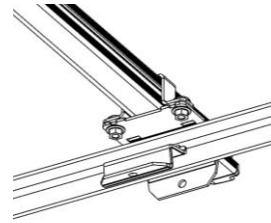

MODUL-SYSTEM RR230025200

Roof bar kit Vito 14- with rails L1-L3, 2 bars

4 x 62986

4 x 62987

2 x 73212

4 x R6283

8 x M8x16

12 x M8

4 x M8x30

= 5.6 kg

1

M8x16

M8

2

3

4