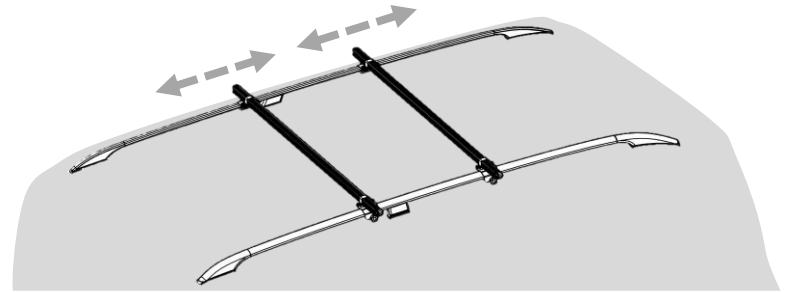

MODUL-SYSTEM RR230025200

Roof bar kit Vito 14- with rails L1-L3, 2 bars

4 x 62986

4 x 62987

2 x 73212

4 x R6283

8 x M8x16

12 x M8

4 x M8x30

= 5.6 kg

1

M8x16

M8

2

3

4

M8x30

M8

5

6

20Nm