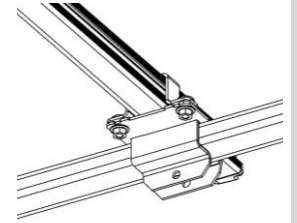

MODUL-SYSTEM RR230025200

Roof bar kit Vito 14- with rails L1-L3, 2 bars

4 x 62986

4 x 62987

2 x 73212

4 x R6283

8 x M8x16

12 x M8

4 x M8x30

= 5.6 kg

1

M8x16

M8

2

3

4