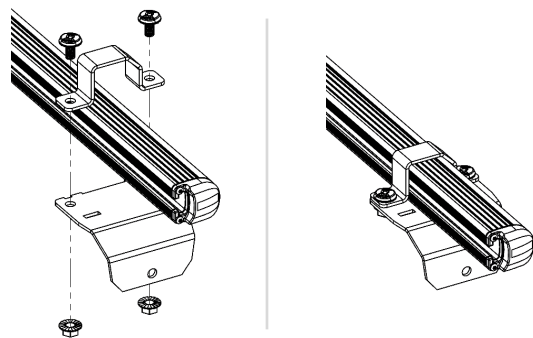

Assembly instruction

Part Number: RR230025200

Description: Roof bar kit Vito 14- with rails, 2 bars

Revision date: 2025-03-24

1

2

3

4