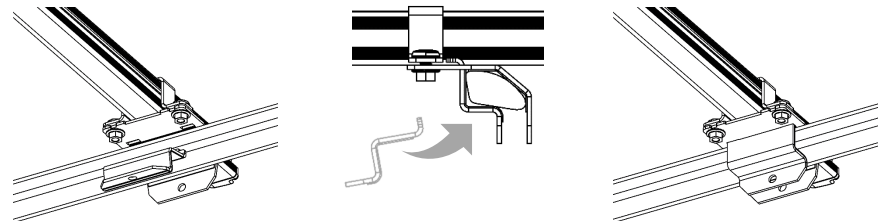

Assembly instruction

Part Number: RR230025200

Description: Roof bar kit Vito 14- with rails, 2 bars

Revision date: 2025-03-24

1

2

3

4