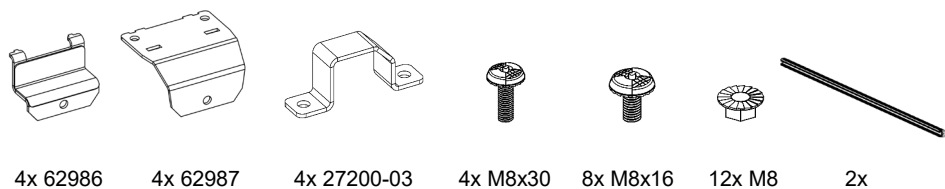

Assembly instruction

Part Number: RR230025200

Description: Roof bar kit Vito 14- with rails, 2 bars

Revision date: 2025-03-24

1

2

3

4