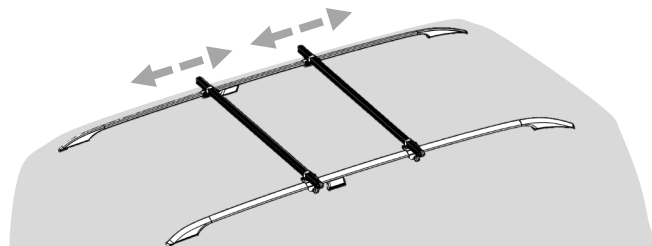

Assembly instruction

Part Number: RR230025200

Description: Roof bar kit Vito 14- with rails, 2 bars

Revision date: 2025-03-24

1

2

3

4

5

6