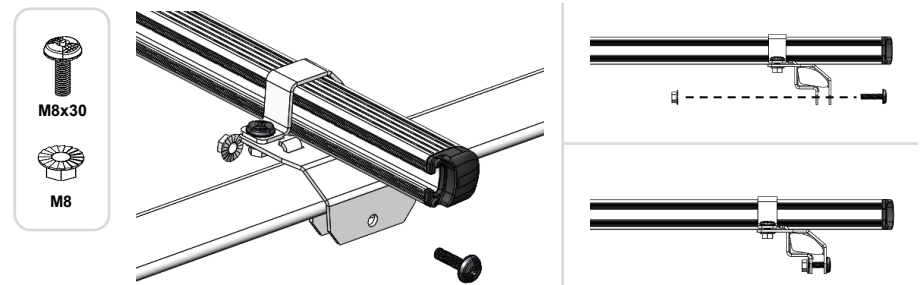

Assembly instruction

Part Number: RR230025200

Description: Roof bar kit Vito 14- with rails, 2 bars

Revision date: 2025-03-24

1

2

3

4