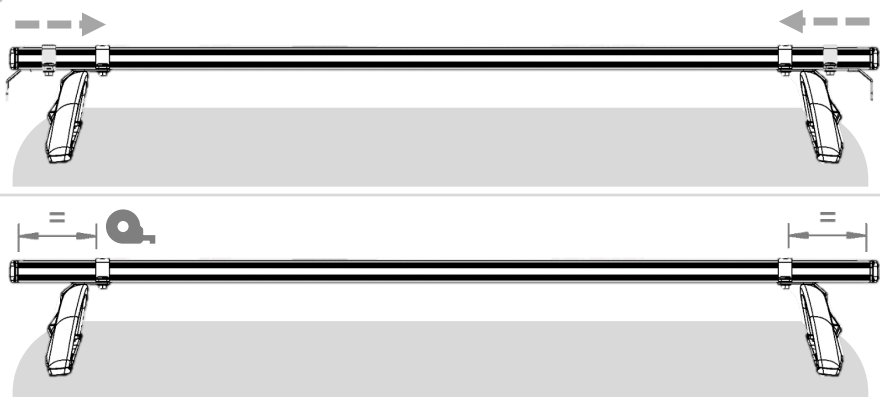

# Assembly instruction

Part Number: RR230035200

Description: Roof bar kit Vito 14- with rails, 3 bars

Revision date: 2025-03-24

1

2

3

4