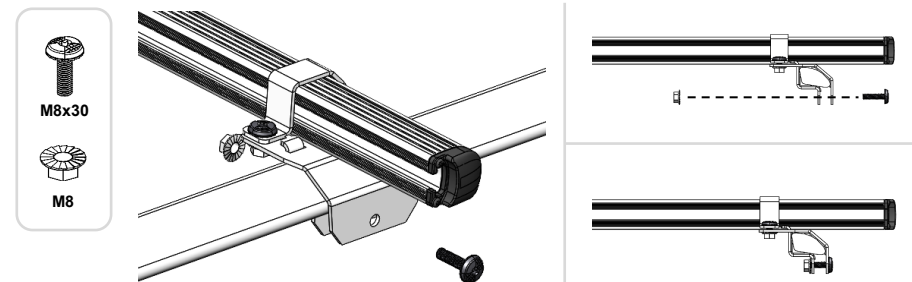

# Assembly instruction

Part Number: RR230035200

Description: Roof bar kit Vito 14- with rails, 3 bars

Revision date: 2025-03-24

1

2

3

4