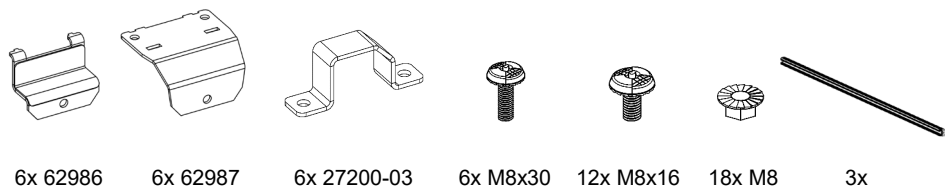

# Assembly instruction

Part Number: RR230035200

Description: Roof bar kit Vito 14- with rails, 3 bars

Revision date: 2025-03-24

1

2

3

4