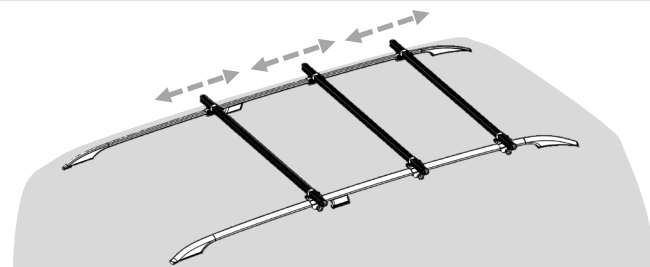

Assembly instruction

Part Number: RR230035200

Description: Roof bar kit Vito 14- with rails, 3 bars

Revision date: 2025-03-24

1

2

3

4

5

6