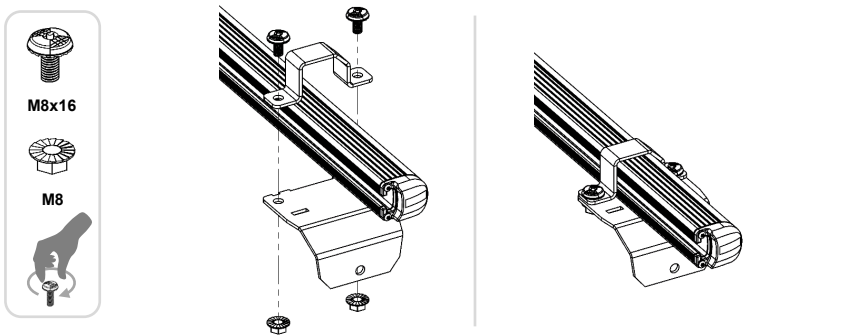

# Assembly instruction

Part Number: RR230035200

Description: Roof bar kit Vito 14- with rails, 3 bars

Revision date: 2025-03-24

1

2

3

4