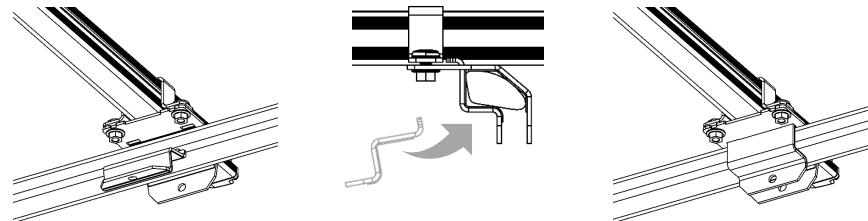

# Assembly instruction

Part Number: RR230035200

Description: Roof bar kit Vito 14- with rails, 3 bars

Revision date: 2025-03-24

1

2

3

4